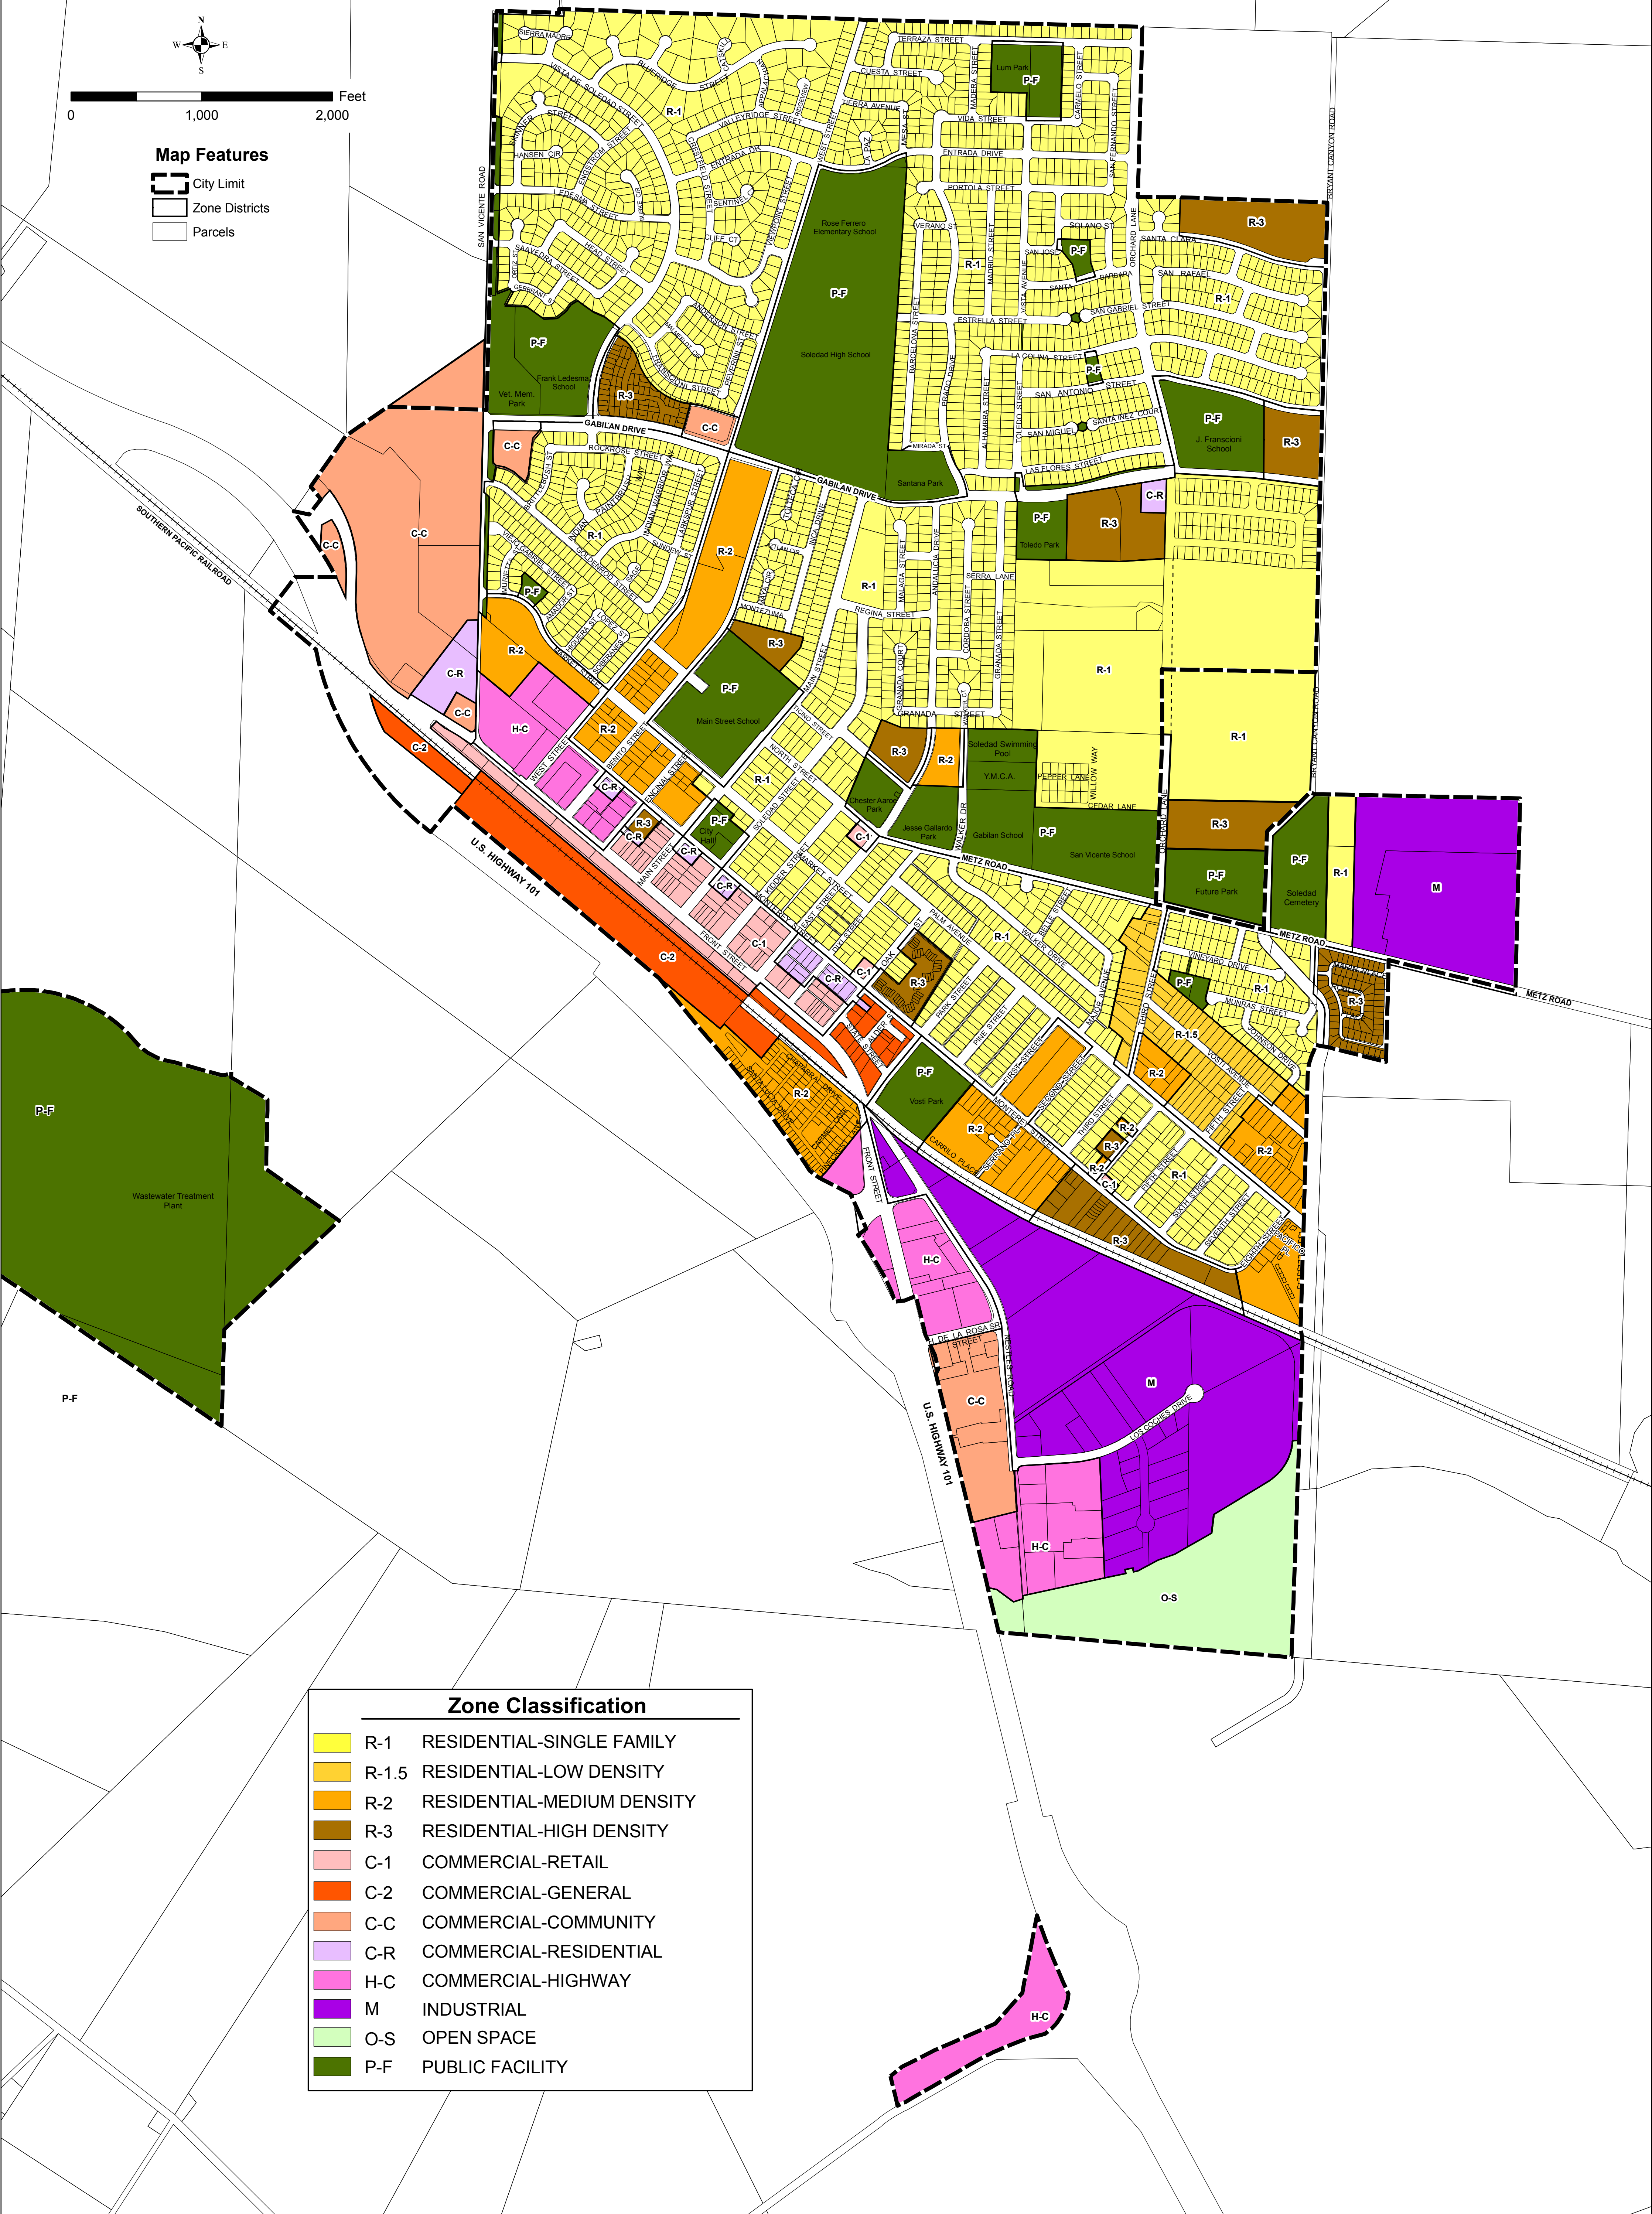

# ZONING

City of Soledad

### Map Features

- City Limit
- Zone Districts
- Parcels

### Zone Classification

- R-1 RESIDENTIAL-SINGLE FAMILY
- R-1.5 RESIDENTIAL-LOW DENSITY
- R-2 RESIDENTIAL-MEDIUM DENSITY
- R-3 RESIDENTIAL-HIGH DENSITY
- C-1 COMMERCIAL-RETAIL
- C-2 COMMERCIAL-GENERAL
- C-C COMMERCIAL-COMMUNITY
- C-R COMMERCIAL-RESIDENTIAL
- H-C COMMERCIAL-HIGHWAY
- M INDUSTRIAL
- O-S OPEN SPACE
- P-F PUBLIC FACILITY